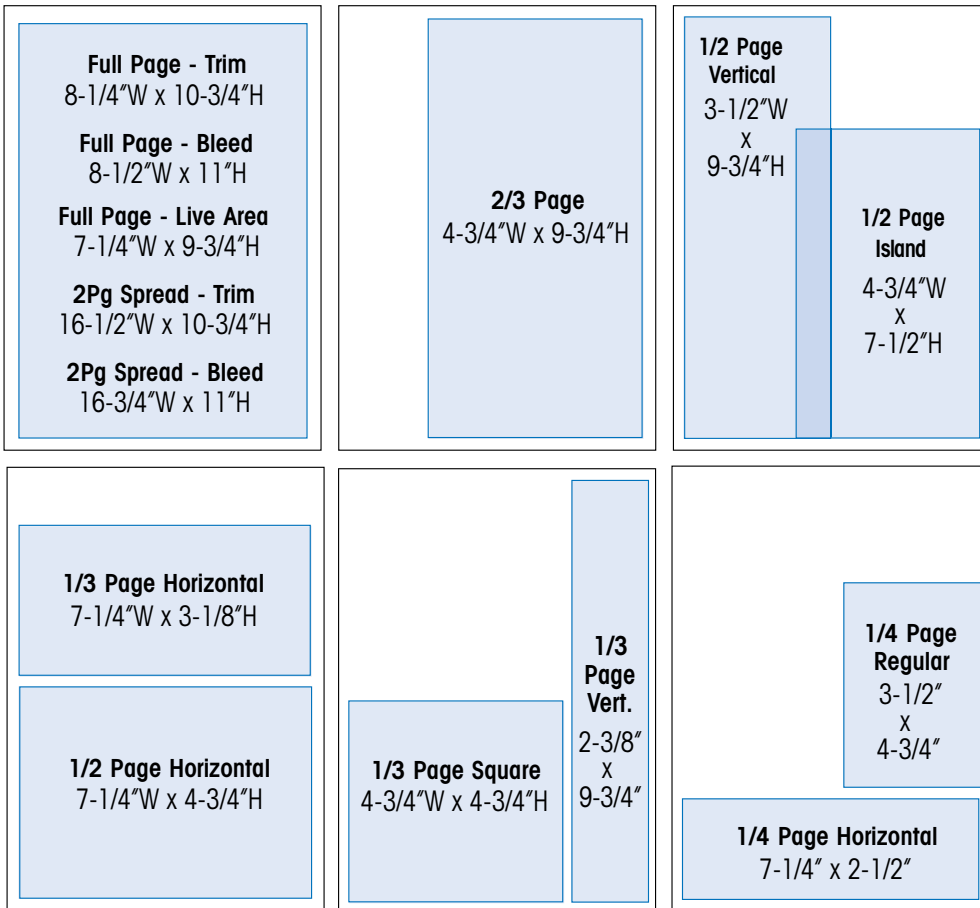

Naturally AUTISTIC®

Showcasing the Strength and Talent of the Global Autistic Community

PUBLICATION TRIM SIZE:
8-1/4" wide x 10-3/4" deep.

Single page bleed size:
(1/8" minimum bleed allowance required on bleed edges): 8-1/2" x 11" to trim 8-1/4" x 10-3/4".

Double page spread bleed size:
16-3/4" x 11" to trim 16-1/2" x 10-3/4", (saddle-stitch, method of printing, Direct to Plate). Perfect alignment of text or design across gutter of two facing pages cannot be guaranteed. Allow 1/16" safety at gutter for two page spreads.